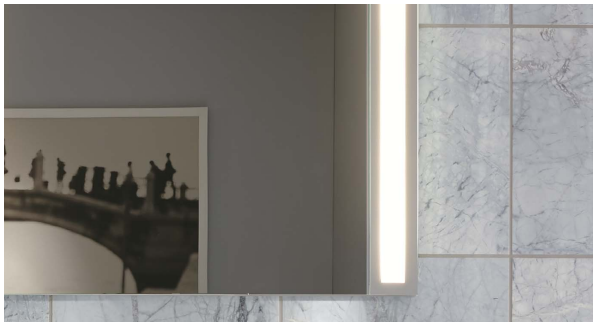

InLine

InLine Task Lighting. Every element of your bathroom's design should be both beautiful and functional, adding convenience to your styling suite and elegance to your daily routine. InLine complements M Series mirrored bathroom cabinets with dimmable task lighting and contemporary, modular design. InLine delivers precision lighting to support your exact styling needs.

FEATURES

TASK LIGHTING

Integrated task lighting allows for precision grooming. All models are dimmable. Available in Warm White (3000K), Natural White (4000K) and Variable color temperature (adjustable between 3000K and 4000K).

VERSATILE

InLine task lights are designed specifically to pair with M Series cabinets. The light front is flush with M Series doors for a clean look. InLine and M Series cabinets can be configured in multiple ways to best fit your needs. Available in both 30" and 40" heights.