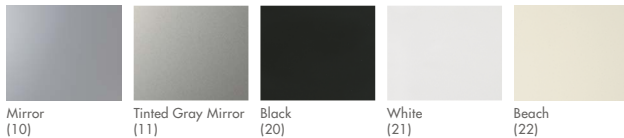

### BASE FIXTURE FINISH

Available in high-polished Chrome or a soft Brushed Nickel.

### STOCK COLORS

Mirror (10) Tinted Gray Mirror (11) Black (20) White (21) Beach (22)

### SPECIAL ORDER COLORS

Satin Bronze (12) Satin White (19) Ocean Blue (23) Smoke Screen (24) Silver Screen (25)