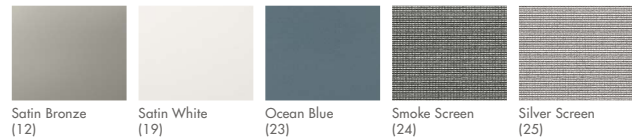

### BASE FIXTURE FINISH

Available in high-polished Chrome or a soft Brushed Nickel.

### DECORATIVE OFFERINGS

Personalize your styling space with our decorative offerings. A timeless elegance with the subtle sophistication of color overlays.

### STOCK COLORS

Mirror (10) Tinted Gray Mirror (11) Black (20) White (21) Beach (22)

### SPECIAL ORDER COLORS

Satin Bronze (12) Satin White (19) Ocean Blue (23) Smoke Screen (24) Silver Screen (25)